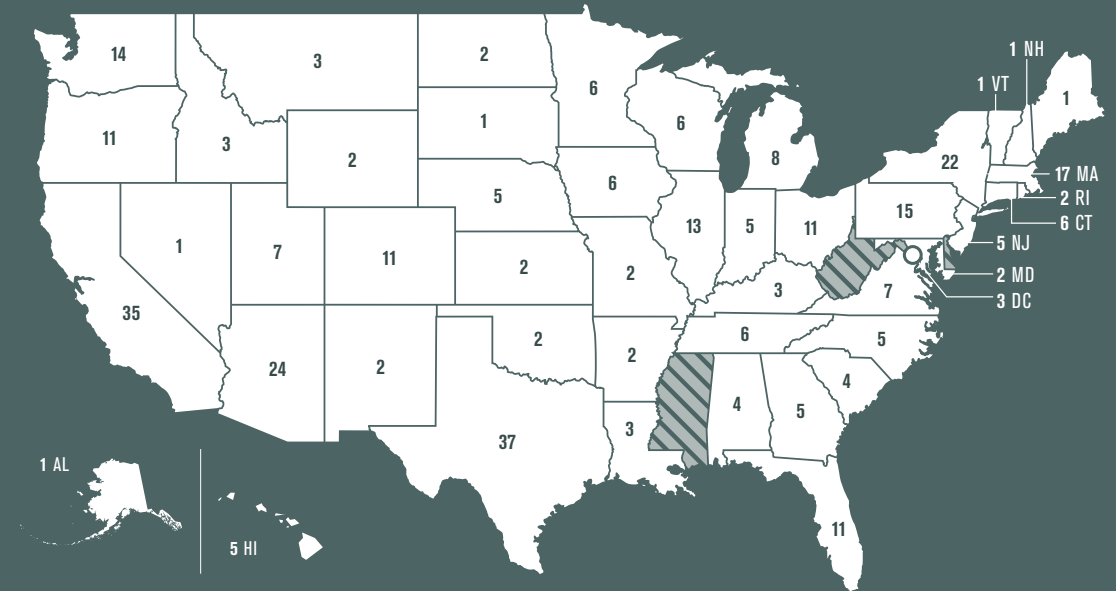

9 GREAT HEARTS STUDENTS WERE RECOGNIZED AS NATIONAL MERIT FINALISTS

- 2 / ANTHEM PREPARATORY
- 1 / CHANDLER PREPARATORY
- 1 / GLENDALE PREPARATORY
- 1 / NORTH PHOENIX PREPARATORY
- 3 / SCOTTSDALE PREPARATORY
- 1 / VERITAS PREPARATORY

*This is an aggregate amount with not all funds accepted

61%

The Carnegie Classification of Institutions of Higher Education identifies 115 schools as 'R1—Research Universities/highest research activity'. The class of 2018 was admitted into 61% of these R1 Research Universities.

GREAT HEARTS STUDENTS WERE ACCEPTED INTO 367 COLLEGES AROUND WORLD*

48 STATES / 6 COUNTRIES**

*This number also includes Honors Colleges. ASU and ASU Barrett count as 2 schools. If counselors reported the Honors College separately, then it was counted as another college. / **Including Washington, D.C.

TOP NATIONAL UNIVERSITIES

- Columbia University
- Duke University
- Emory University
- Princeton University
- Rice University
- University of California, Berkeley
- University of California, Los Angeles
- University of Chicago
- University of Pennsylvania
- University of Southern California
- University of Virginia
- Vanderbilt University
- Washington University in St. Louis
- Yale University